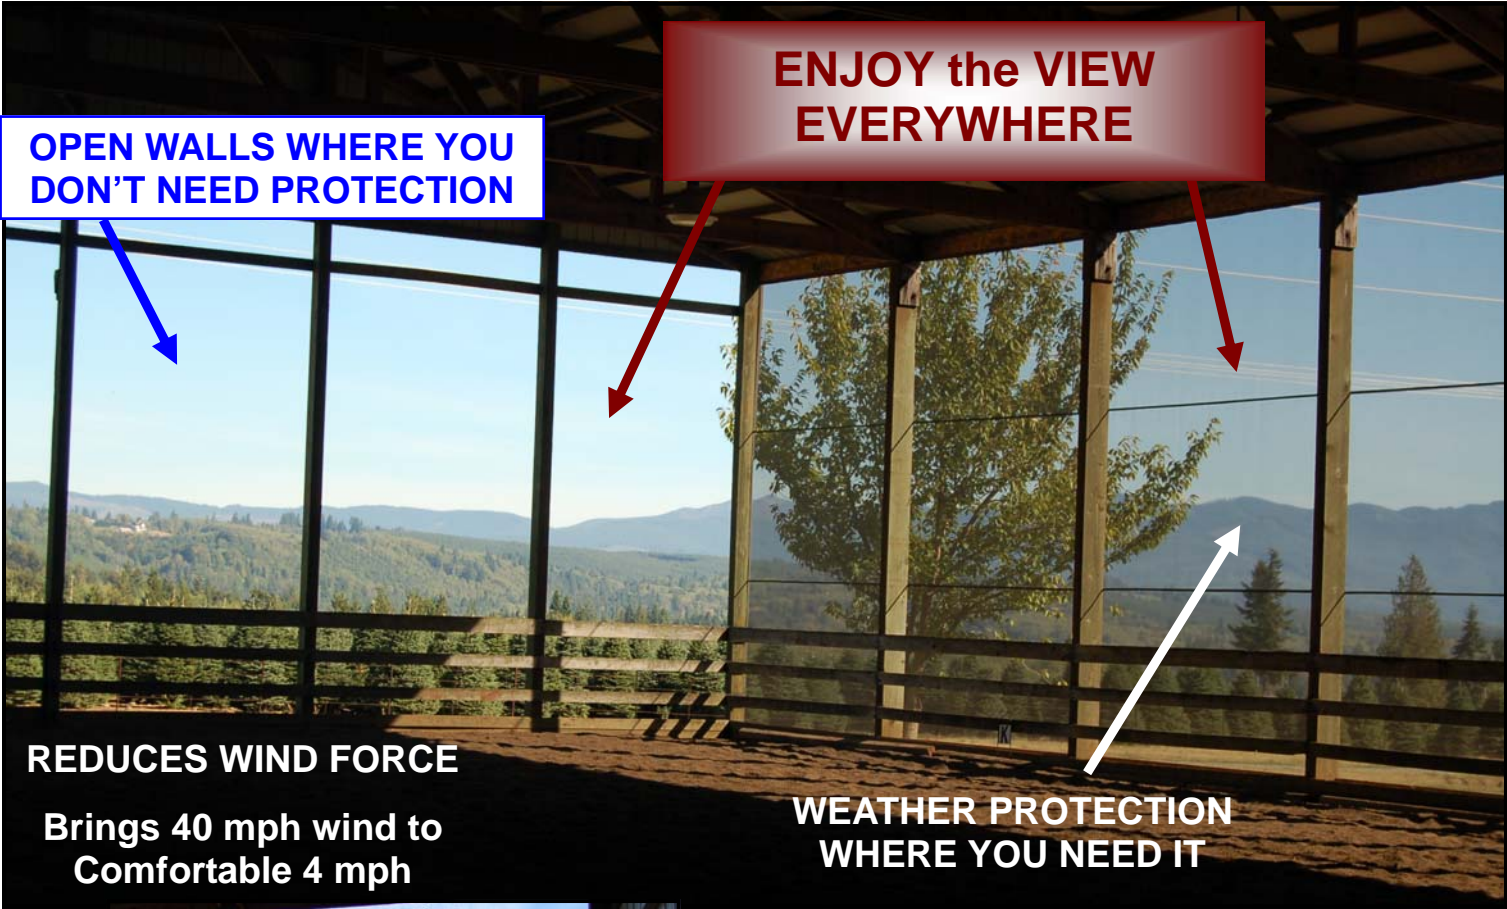

CHECK the ADVANTAGES

*Riding Comfort with the Feel of Outdoors*

REDUCES

*Howling Winds - Rain - Snow*

*Hot Sun - Wind Chill*

*Footing Dry-out and Dust in Summer*

*Soaked and Soggy Footing in Winter*

SLIDE-UP SCREEN PANELS  
WERE YOU NEED ACCESS

STATIONARY - SLIDE-UP or VENTED STATIONARY MODELS  
EASY TO INSTALL KITS  
REASONABLE INVESTMENT  
CUSTOM SIZES TO MEET YOUR REQUIREMENTS

**ENJOY the VIEW EVERYWHERE**

**OPEN WALLS WHERE YOU DON'T NEED PROTECTION**

**REDUCES WIND FORCE**  
Brings 40 mph wind to Comfortable 4 mph

**WEATHER PROTECTION WHERE YOU NEED IT**

**CUSTOM SIZES**

For any area you want to cover

**ALL HEMS & SEAMS ARE WELDED**  
**NOT SEWN**  
Providing an extra long life mesh panel