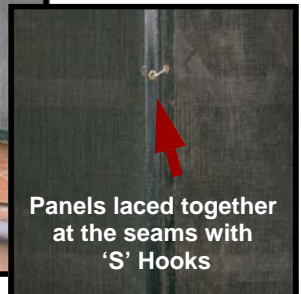

Reduces annoying exterior reflections created  
when bright sunlight bounces off white fencing,  
and other structures surrounding the round pen.

Simply slide the Gate Panel back for quick/easy  
access from the inside or out

CUSTOM FABRICATED WEATHER CONTROL SCREENS

Available exclusively from -

A&B ASSOCIATES, Vancouver, WA

360.573.1088

GaleShield panels are easily  
hung from the cable surrounding  
the Equine Concepts top with  
'S' Hooks

Secured at the  
bottom with  
bunge cords

Panels laced together  
at the seams with  
'S' Hooks

For Round Pen Cover Information  
Contact:

Bob or Bobbie Atchison  
EQUINE CONCEPTS, LLC  
Monroe, WA  
(206) 650. 3312 or (206) 619.9378  
[www.equineconceptsllc.com](http://www.equineconceptsllc.com)