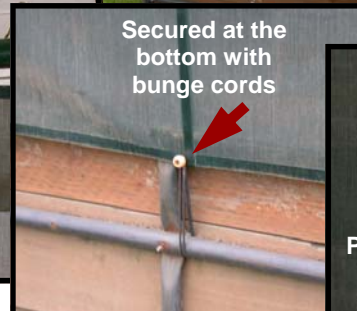

Reduces annoying exterior reflections created  
when bright sunlight bounces off white fencing,  
and other structures surrounding the round pen.

Simply slide the Gate Panel back for quick/easy  
access from the inside or out

CUSTOM FABRICATED WEATHER CONTROL SCREENS

Available exclusively from -

A&B ASSOCIATES, Vancouver, WA

360.573.1088

GaleShield panels are easily  
hung from the cable surrounding  
the Equine Concepts top with  
'S' Hooks

Secured at the  
bottom with  
bunge cords

Panels laced together  
at the seams with  
'S' Hooks

For Round Pen Cover Information  
Contact:

Bob or Bobbie Atchison  
EQUINE CONCEPTS, LLC  
Monroe, WA  
(206) 650. 3312 or (206) 619.9378  
[www.equineconceptsllc.com](http://www.equineconceptsllc.com)