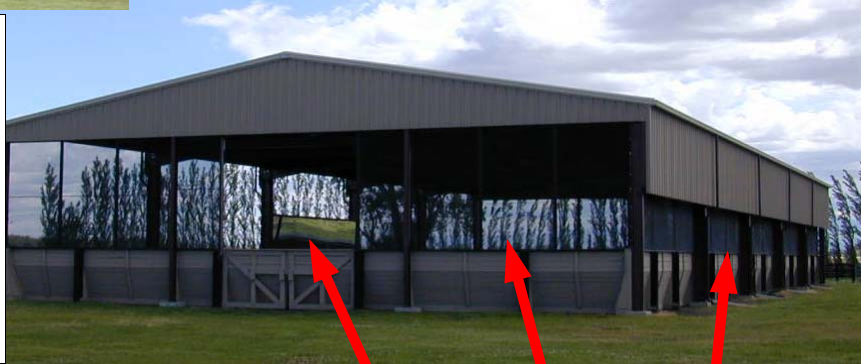

GaleShield Installation

CURCIO FARMS

Lowden, Wa (Walla Walla area)

STATIONARY SCREENS:

**ACROSS FRONT AND
ONE SIDE**

ADJUSTABLE SCREEN:

AT FRONT ENTRANCE GATE

GaleShield Testimonial: July 22, 2002

Our GaleShield windscreens on our covered riding arena have been terrific. They make riding on an extremely windy day pleasant, as well as keeping the footing from drying out as fast in warmer weather. We would purchase them again in a heartbeat.

Anne Curcio, Lowden, WA

GaleShield Stationary

GaleShield Adjustable
In 'UP' position

View from inside

GaleShield Stationary