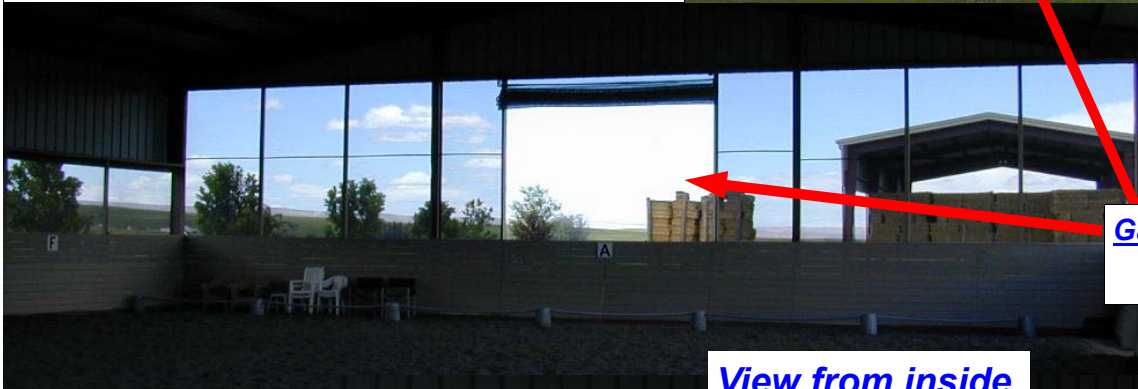

GaleShield Installation

CURCIO FARMS

Lowden, Wa (Walla Walla area)

STATIONARY SCREENS:

**ACROSS FRONT AND
ONE SIDE**

ADJUSTABLE SCREEN:

AT FRONT ENTRANCE GATE

GaleShield Testimonial: July 22, 2002

Our GaleShield windscreens on our covered riding arena have been terrific. They make riding on an extremely windy day pleasant, as well as keeping the footing from drying out as fast in warmer weather. We would purchase them again in a heartbeat.

Anne Curcio, Lowden, WA

GaleShield Stationary

GaleShield Adjustable
In 'UP' position

View from inside

GaleShield Stationary