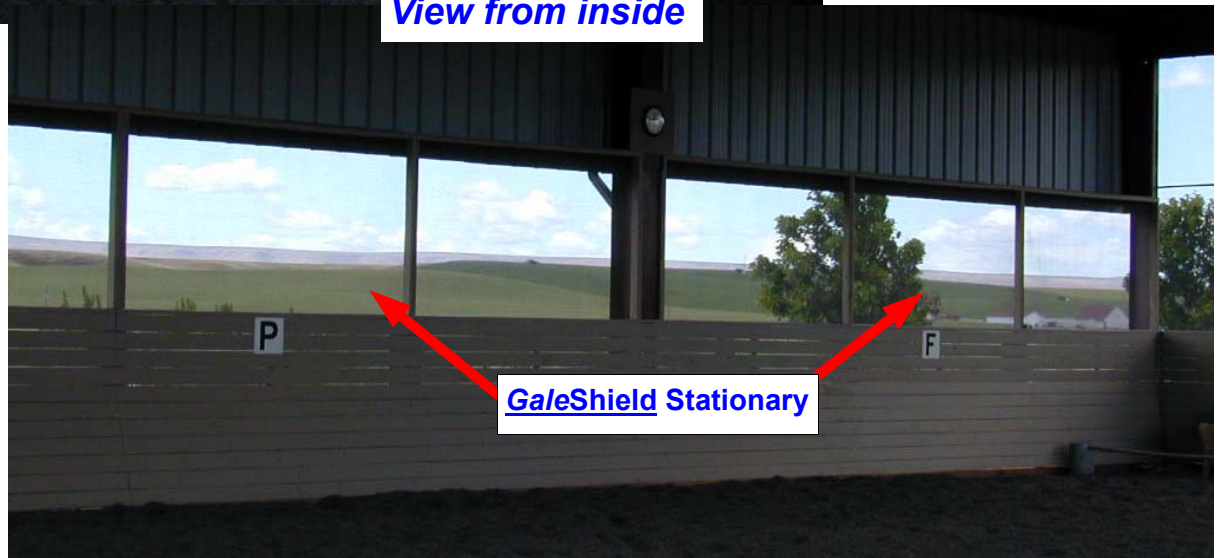

GaleShield Installation

CURCIO FARMS

Lowden, Wa (Walla Walla area)

STATIONARY SCREENS:

**ACROSS FRONT AND
ONE SIDE**

ADJUSTABLE SCREEN:

AT FRONT ENTRANCE GATE

GaleShield Testimonial: July 22, 2002

Anne Curcio, Lowden, WA

GaleShield Stationary

GaleShield Adjustable
In 'UP' position

View from inside

GaleShield Stationary